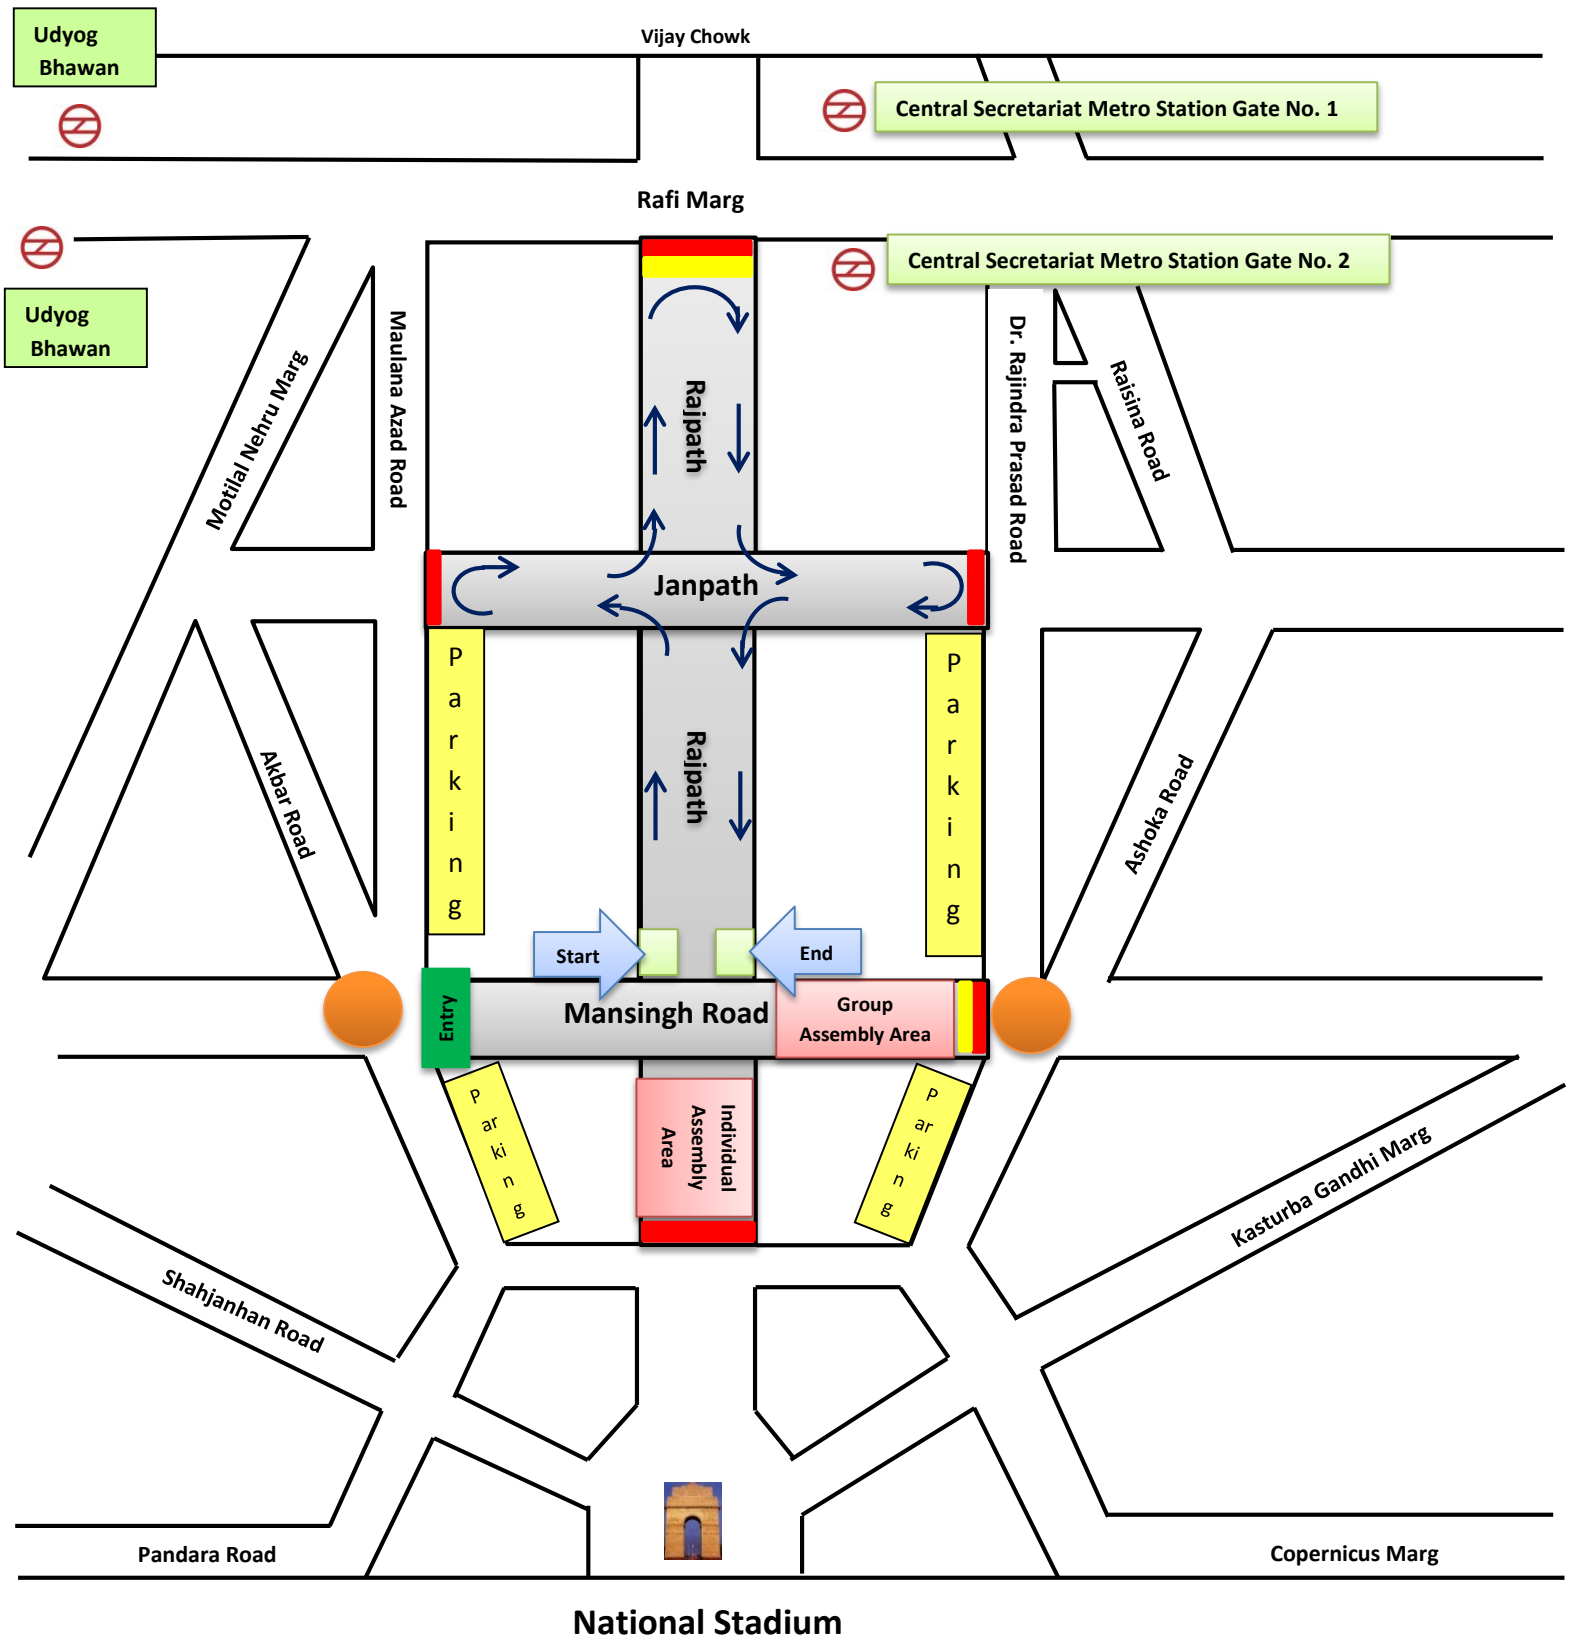

Route Map – Walk for Life - 2017

Walk area
 Red Line road closed for vehicles
 Green – entry (upto 8:30 am)
 Only for pedestrians
PARKING on radial of C-Haxagon India Gate – Tilak Marg, Zakir Husain, Shahjanhan Road, Copernicus Marg, Bhairon Marg, Sunheri Marg
 ● Drop off Point
 Near ⊘ Metro Stations – Central Secretariat & Udyog Bhawan