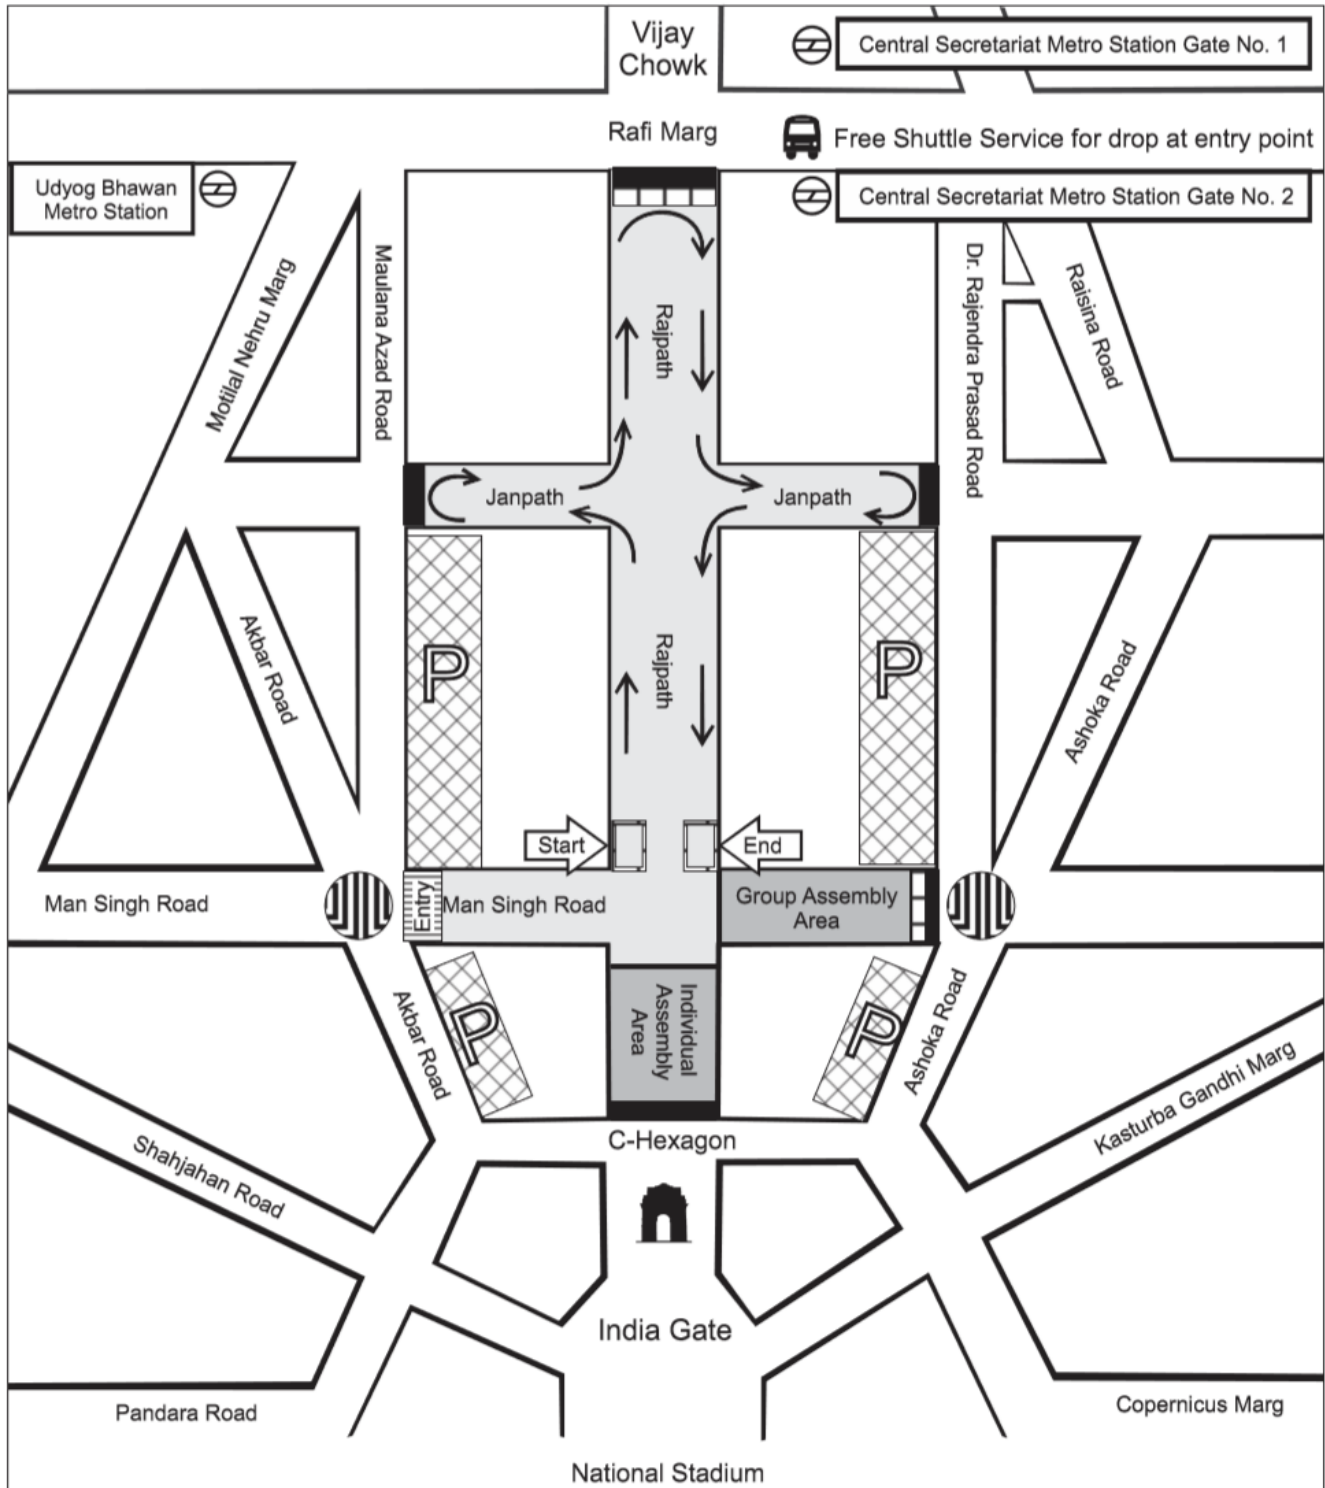

ROUTE MAP

Not to scale

- Walk Area
 Road closed for vehicles
 Green - entry (upto 9:00am)
 Entry for pedestrians (only upto 8:45am)
- PARKING (Also on radial of C-Hexagon, India Gate)
 Drop off point for vehicles
 M Nearest Metro Station - Central Secretariat
- Free Shuttle Service from Central Secretariat Metro Station, Gate No. 2 to venue.