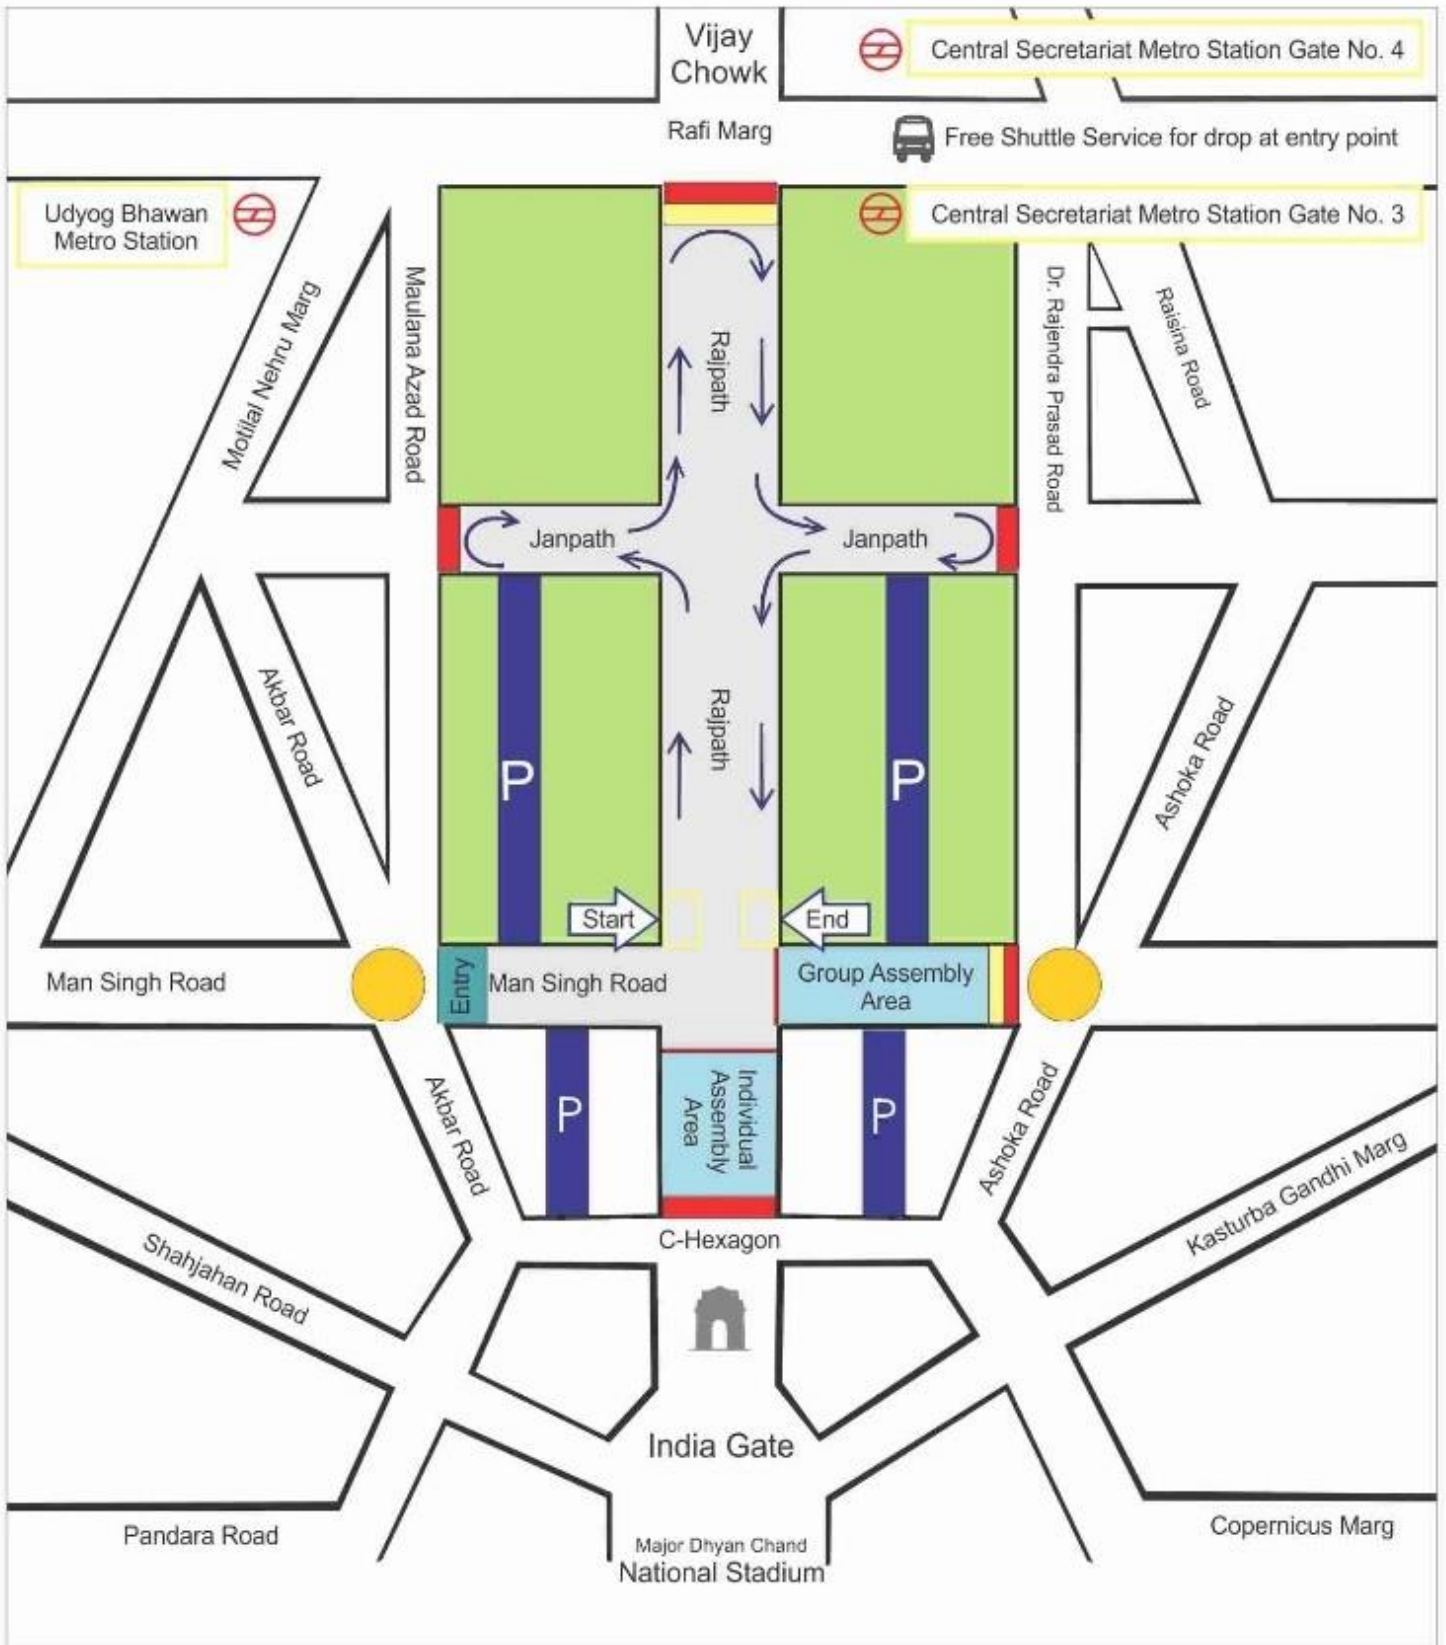

# ROUTE MAP

Not to scale

- Walk Area
- Road closed for vehicles
- Green - entry (upto 9:00am)
- Entry for pedestrians (only upto 8:30am)
- P PARKING at Mansingh Road Parking Area and Janpath Road Parking Area
- Drop off point for vehicles
- Free Shuttle Service from Central Secretariat Metro Station Gate No. 4
- ⊘ Nearest Metro Station - Central Secretariat & Udyog Bhawan